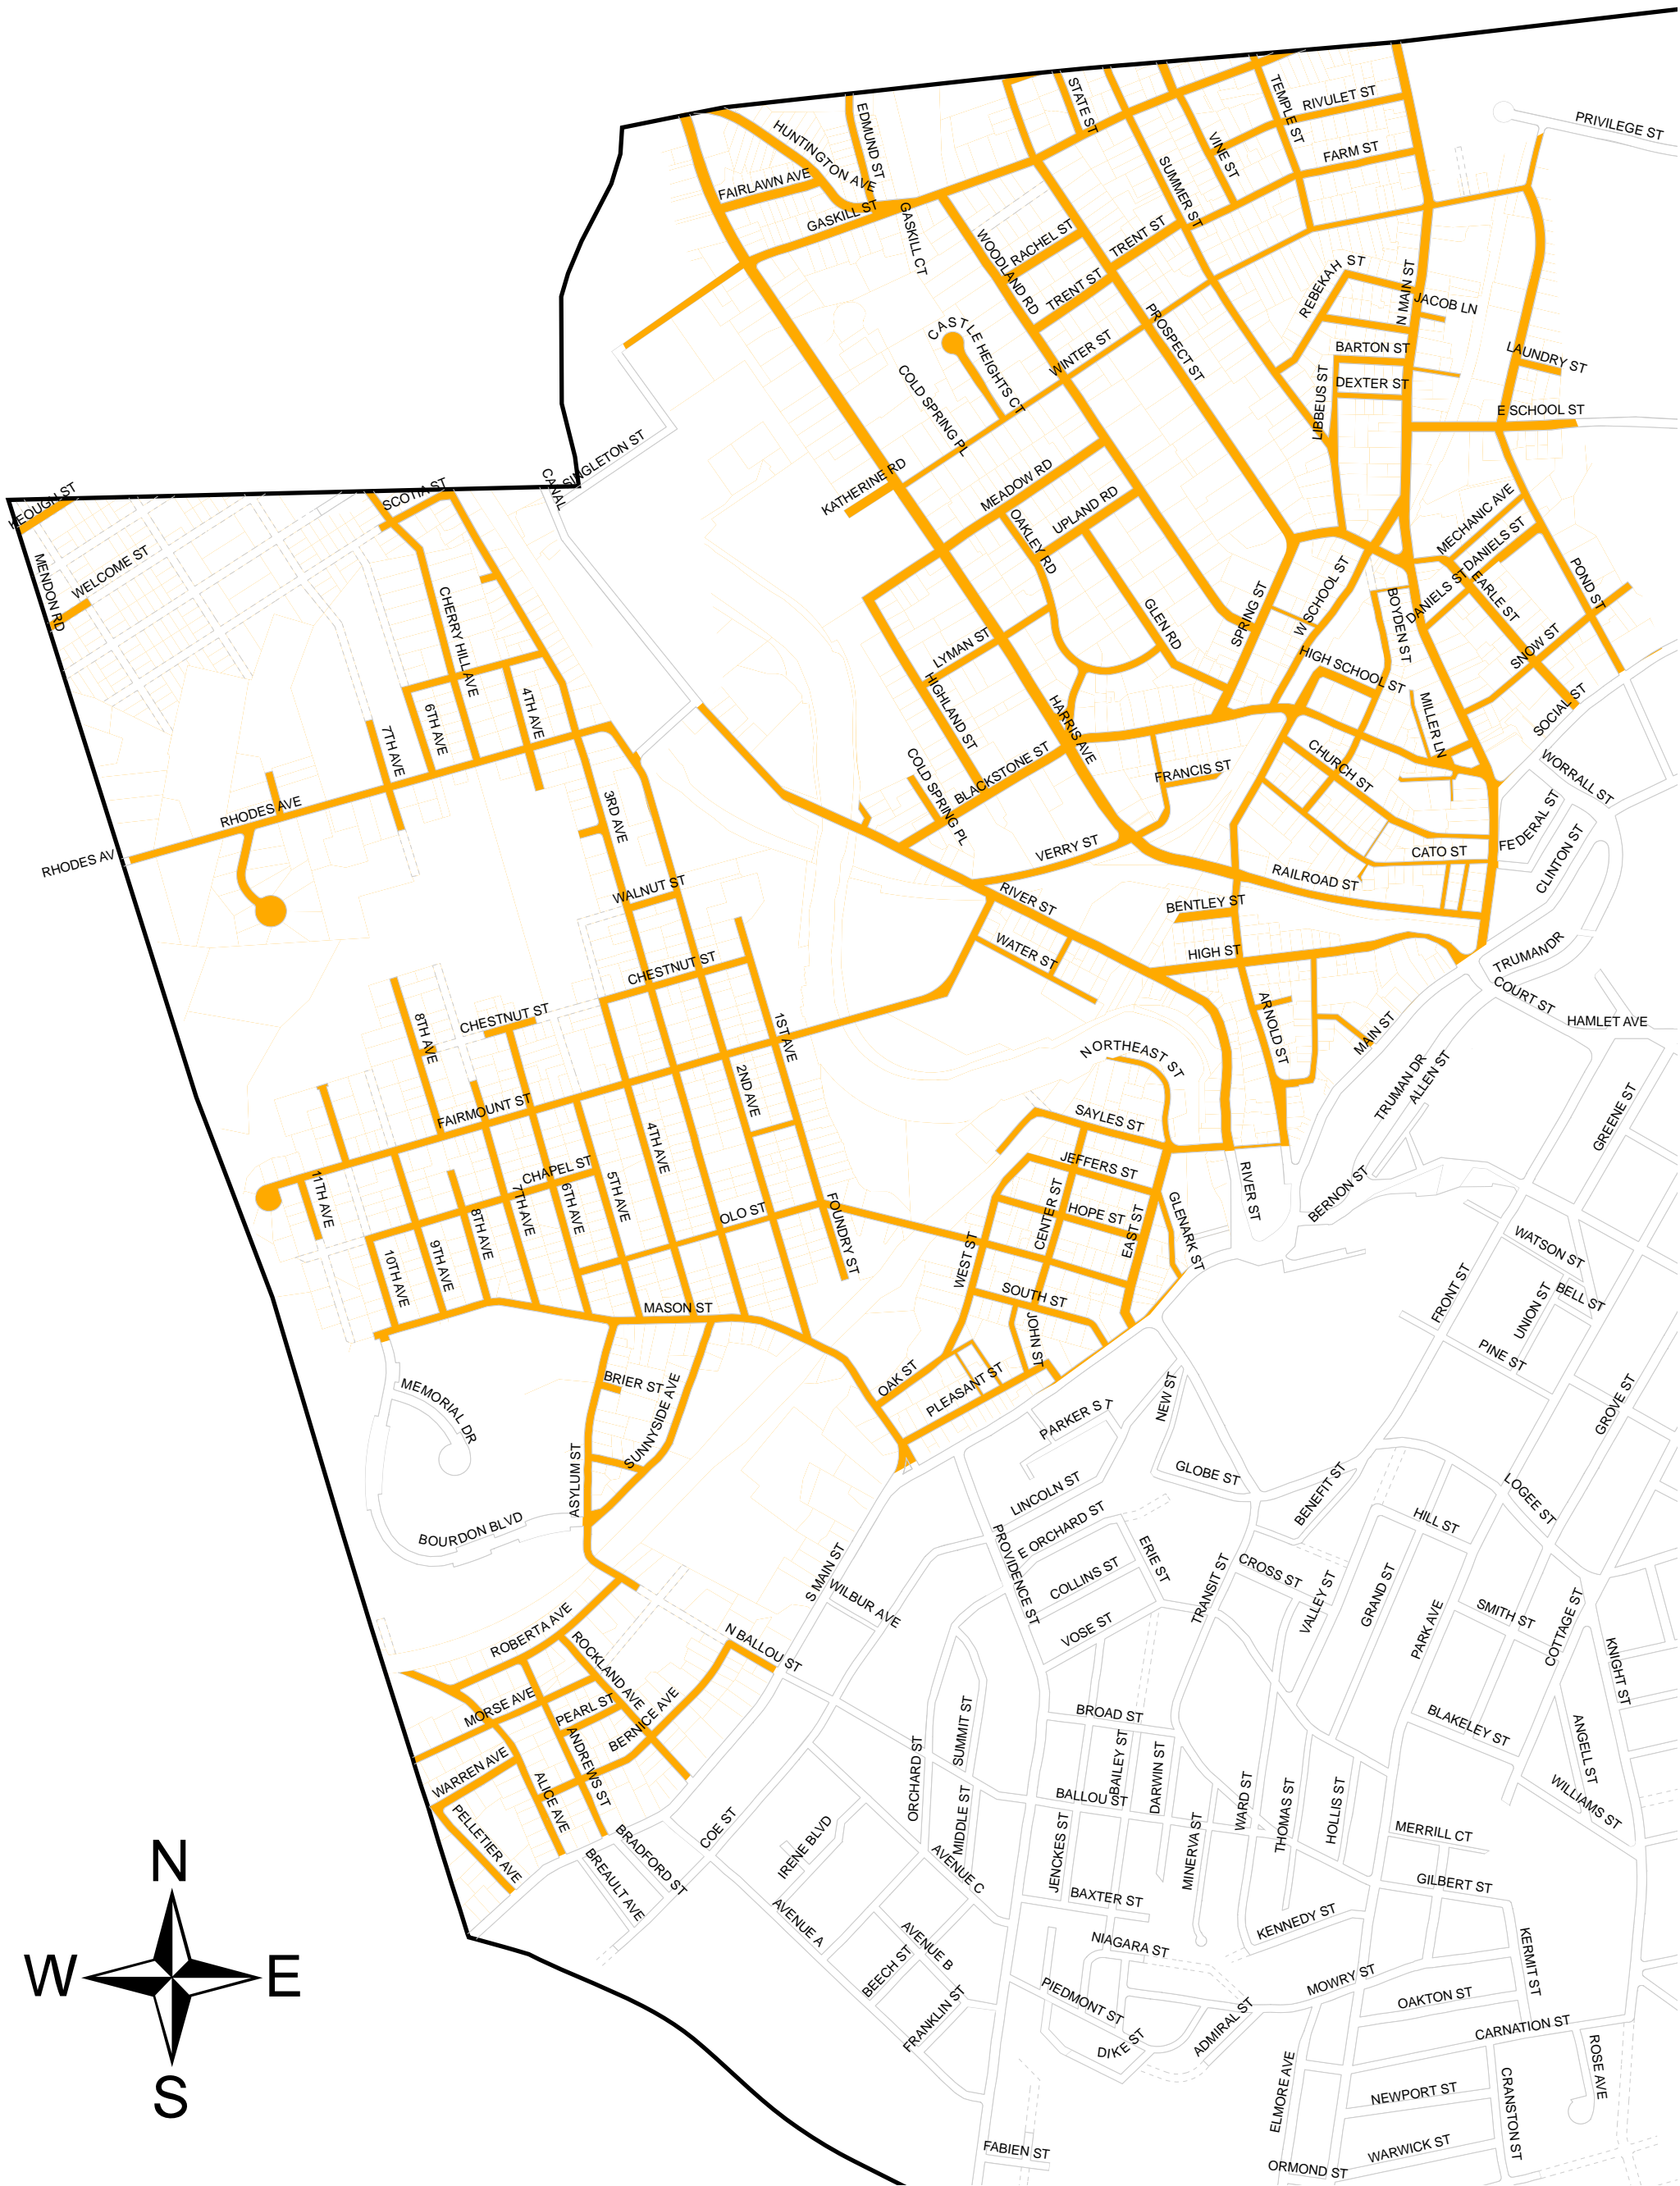

CITY OF WOONSOCKET MONDAY SCHEDULED TRASH PICKUP STREET MAP 2007

 Monday

CITY OF WOONSOCKET TUESDAY SCHEDULED TRASH PICKUP STREET MAP 2007

 Tuesday

CITY OF WOONSOCKET
WEDNESDAY
SCHEDULED TRASH PICKUP
STREET MAP
2007

**CITY OF WOONSOCKET
THURSDAY
SCHEDULED TRASH PICKUP
STREET MAP
2007**

CITY OF WOONSOCKET MONDAY SCHEDULED TRASH PICKUP STREET MAP 2007

 Friday