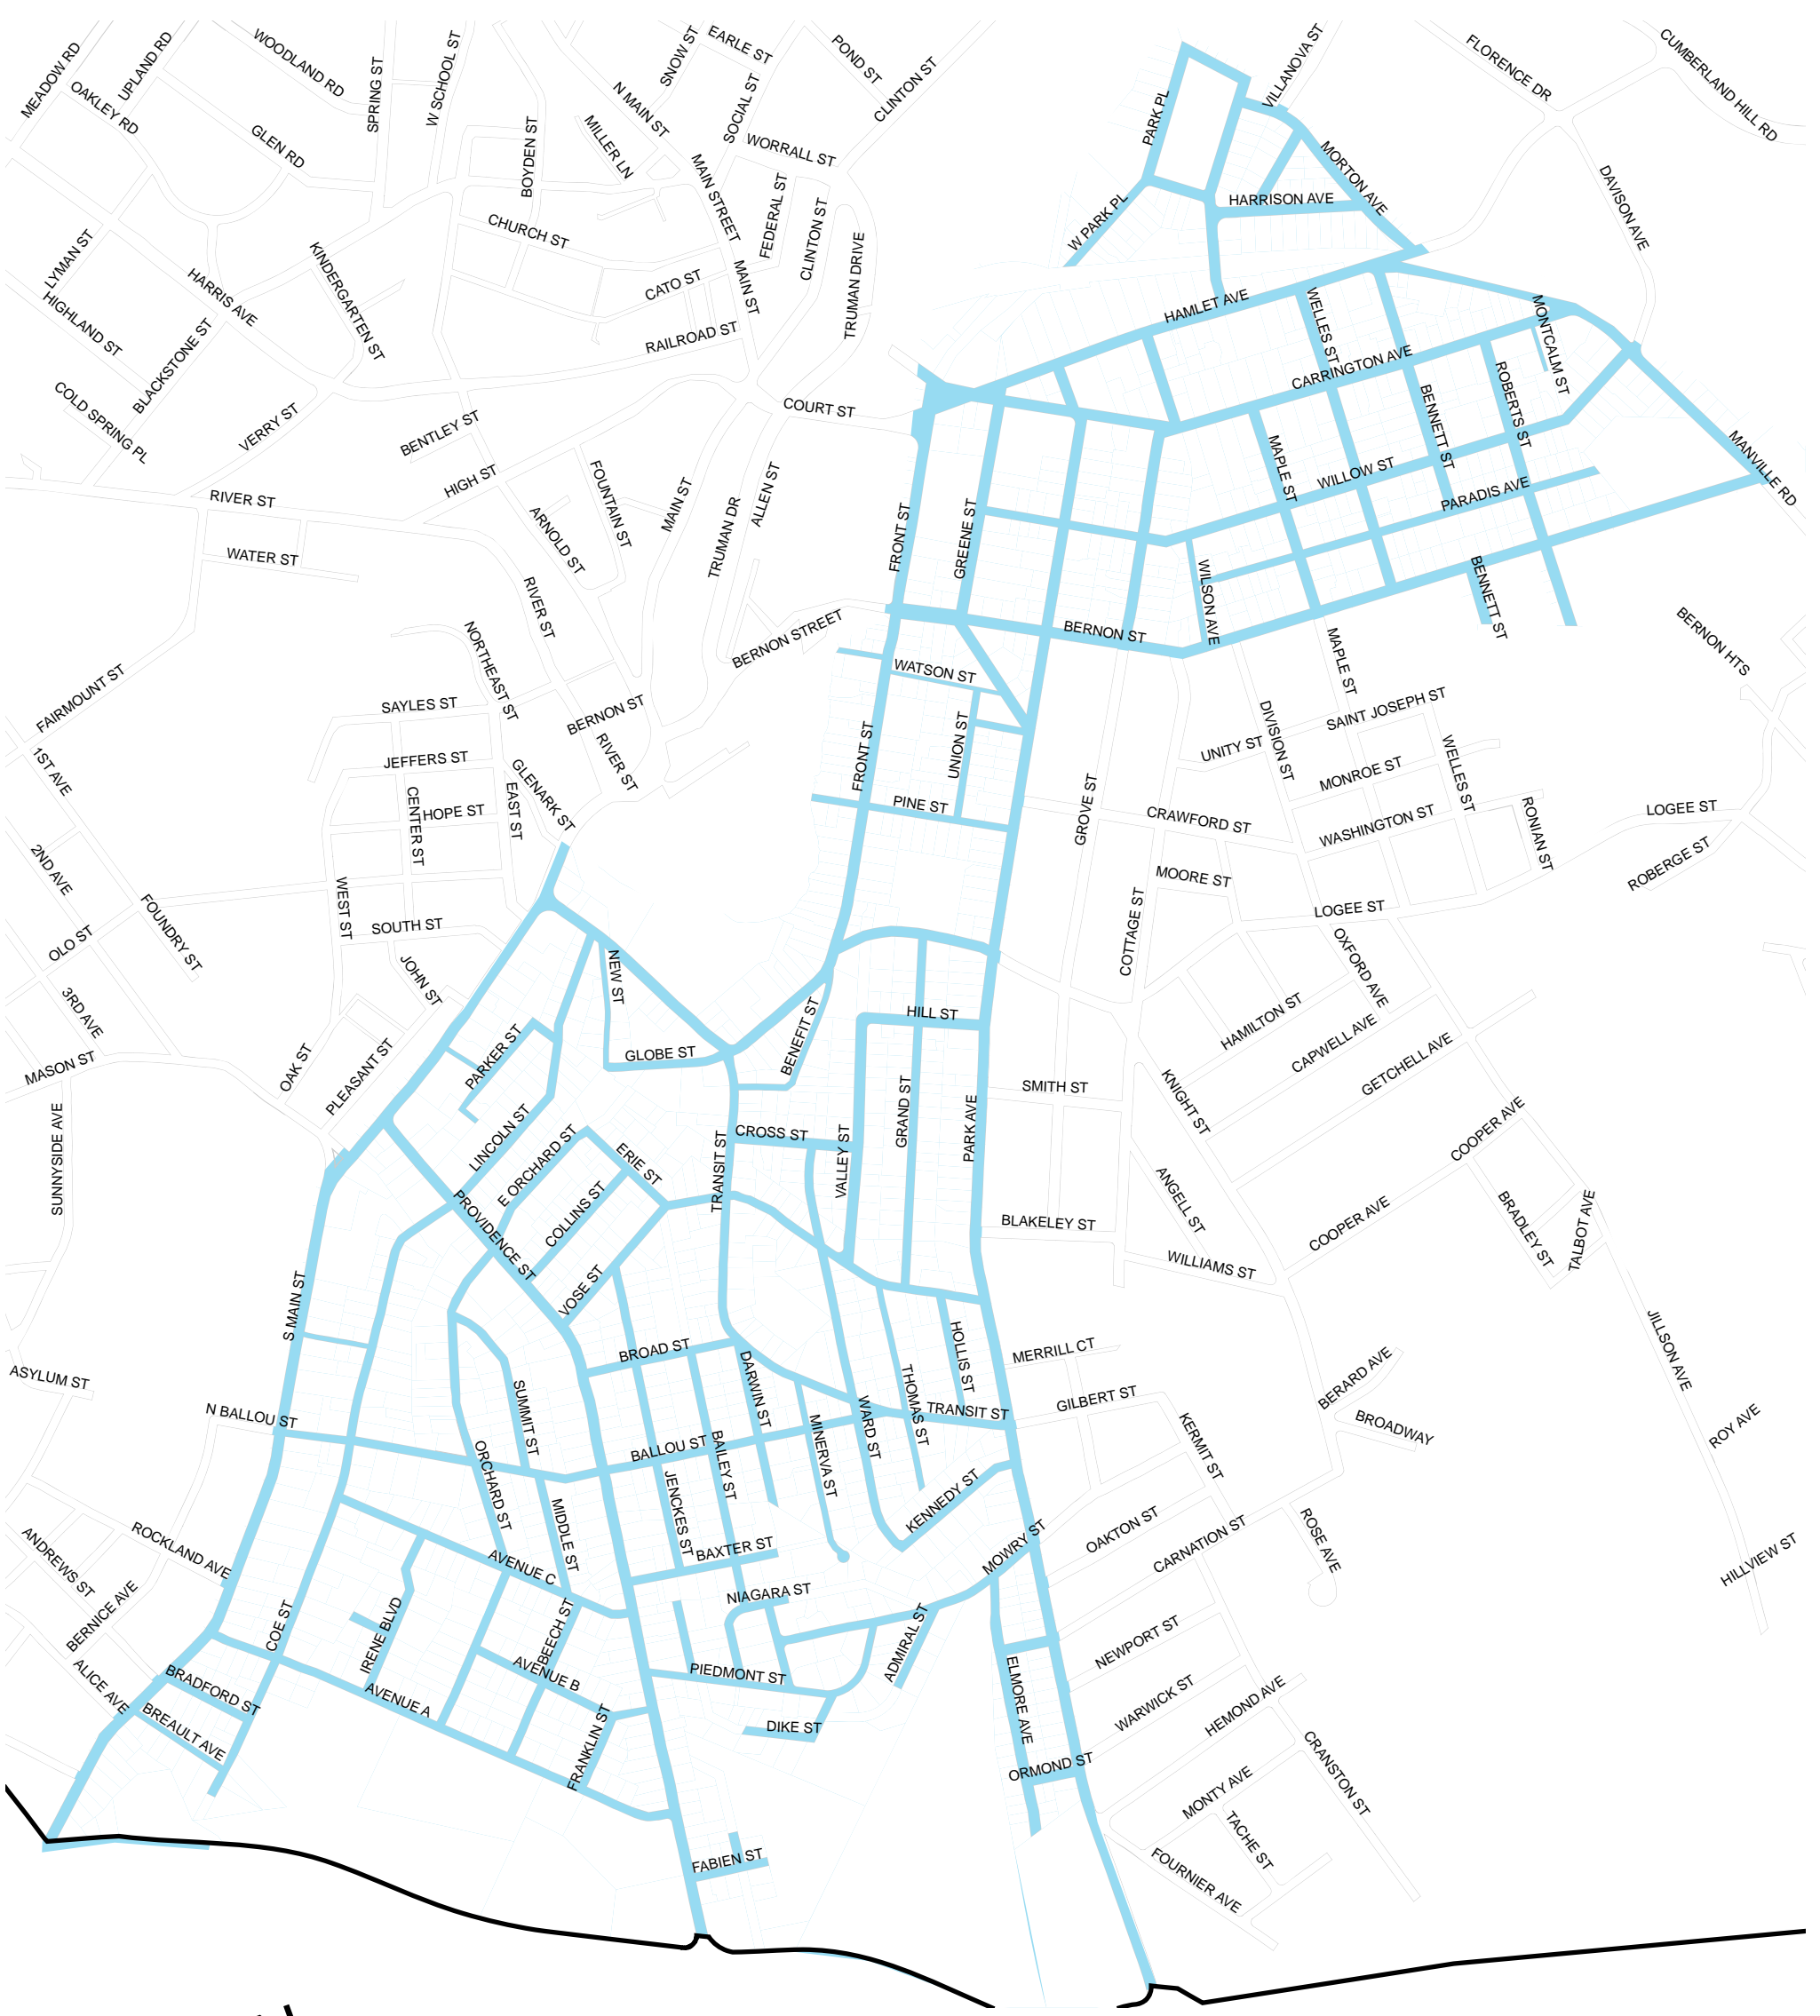

CITY OF WOONSOCKET MONDAY SCHEDULED TRASH PICKUP STREET MAP 2007

 Monday

CITY OF WOONSOCKET TUESDAY SCHEDULED TRASH PICKUP STREET MAP 2007

 Tuesday

CITY OF WOONSOCKET
WEDNESDAY
SCHEDULED TRASH PICKUP
STREET MAP
2007

**CITY OF WOONSOCKET
THURSDAY
SCHEDULED TRASH PICKUP
STREET MAP
2007**

CITY OF WOONSOCKET MONDAY SCHEDULED TRASH PICKUP STREET MAP 2007

 Friday