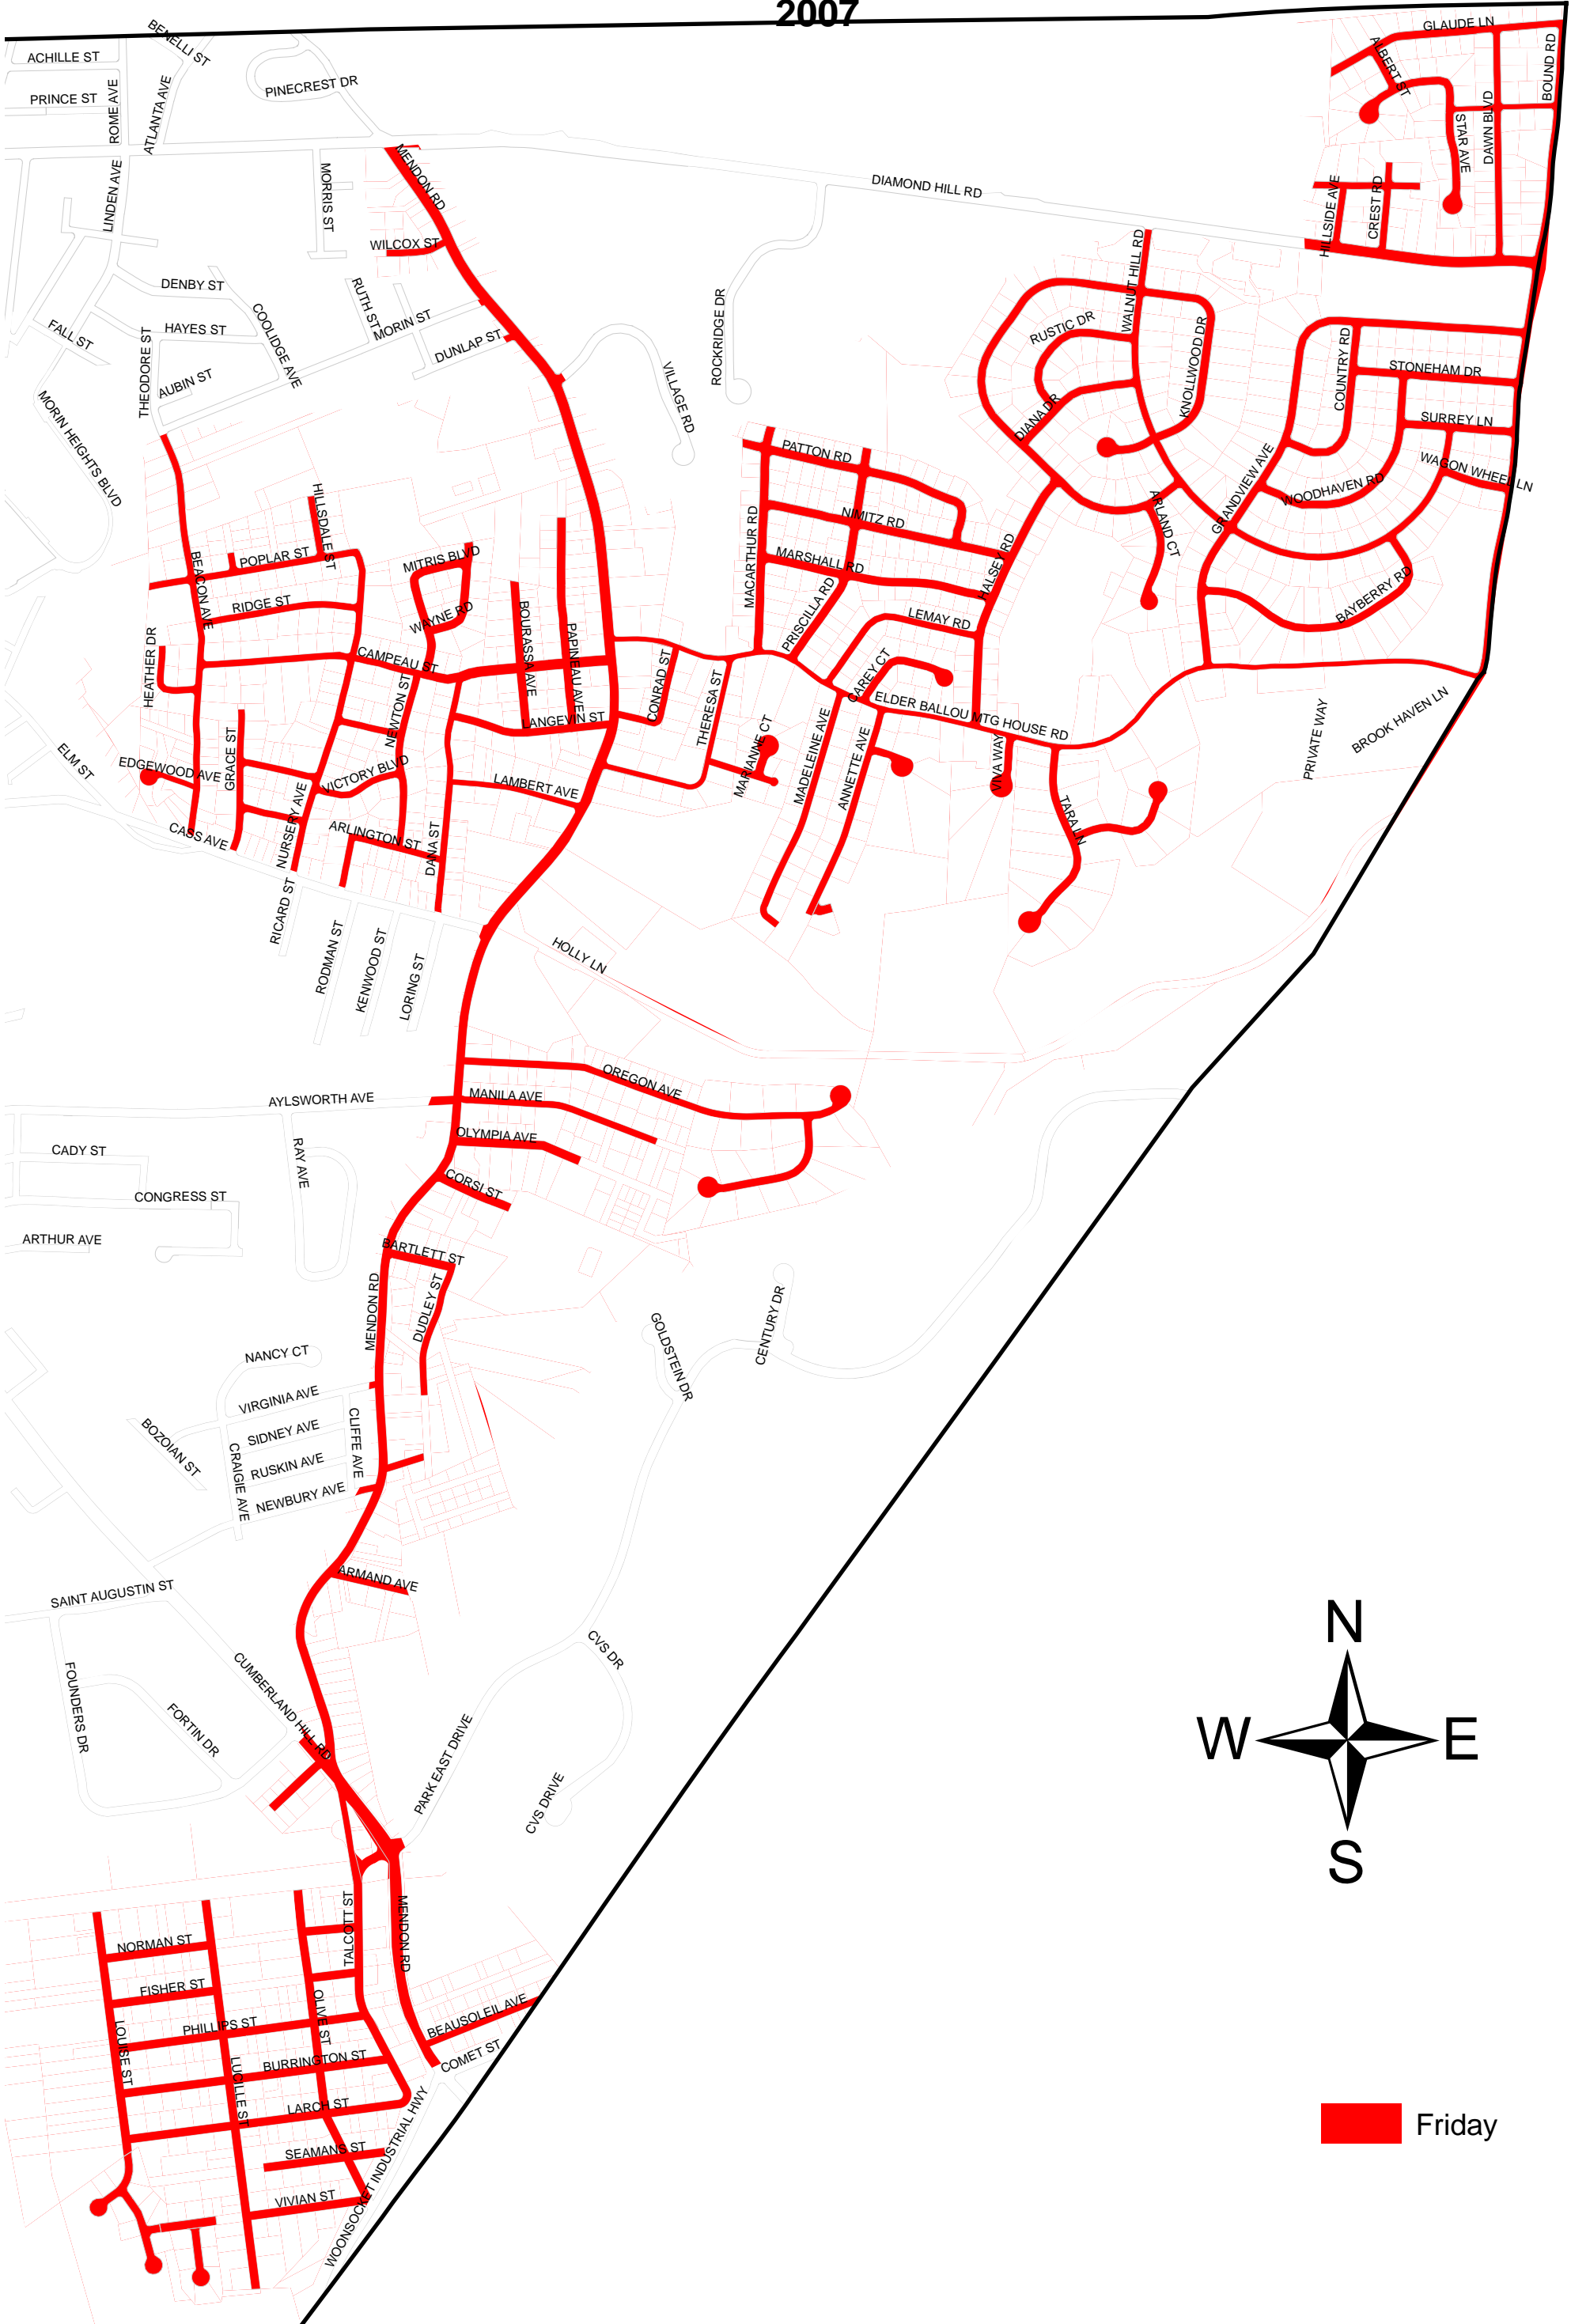

CITY OF WOONSOCKET MONDAY SCHEDULED TRASH PICKUP STREET MAP 2007

 Monday

CITY OF WOONSOCKET TUESDAY SCHEDULED TRASH PICKUP STREET MAP 2007

 Tuesday

CITY OF WOONSOCKET
WEDNESDAY
SCHEDULED TRASH PICKUP
STREET MAP
2007

**CITY OF WOONSOCKET
THURSDAY
SCHEDULED TRASH PICKUP
STREET MAP
2007**

CITY OF WOONSOCKET MONDAY SCHEDULED TRASH PICKUP STREET MAP 2007

 Friday