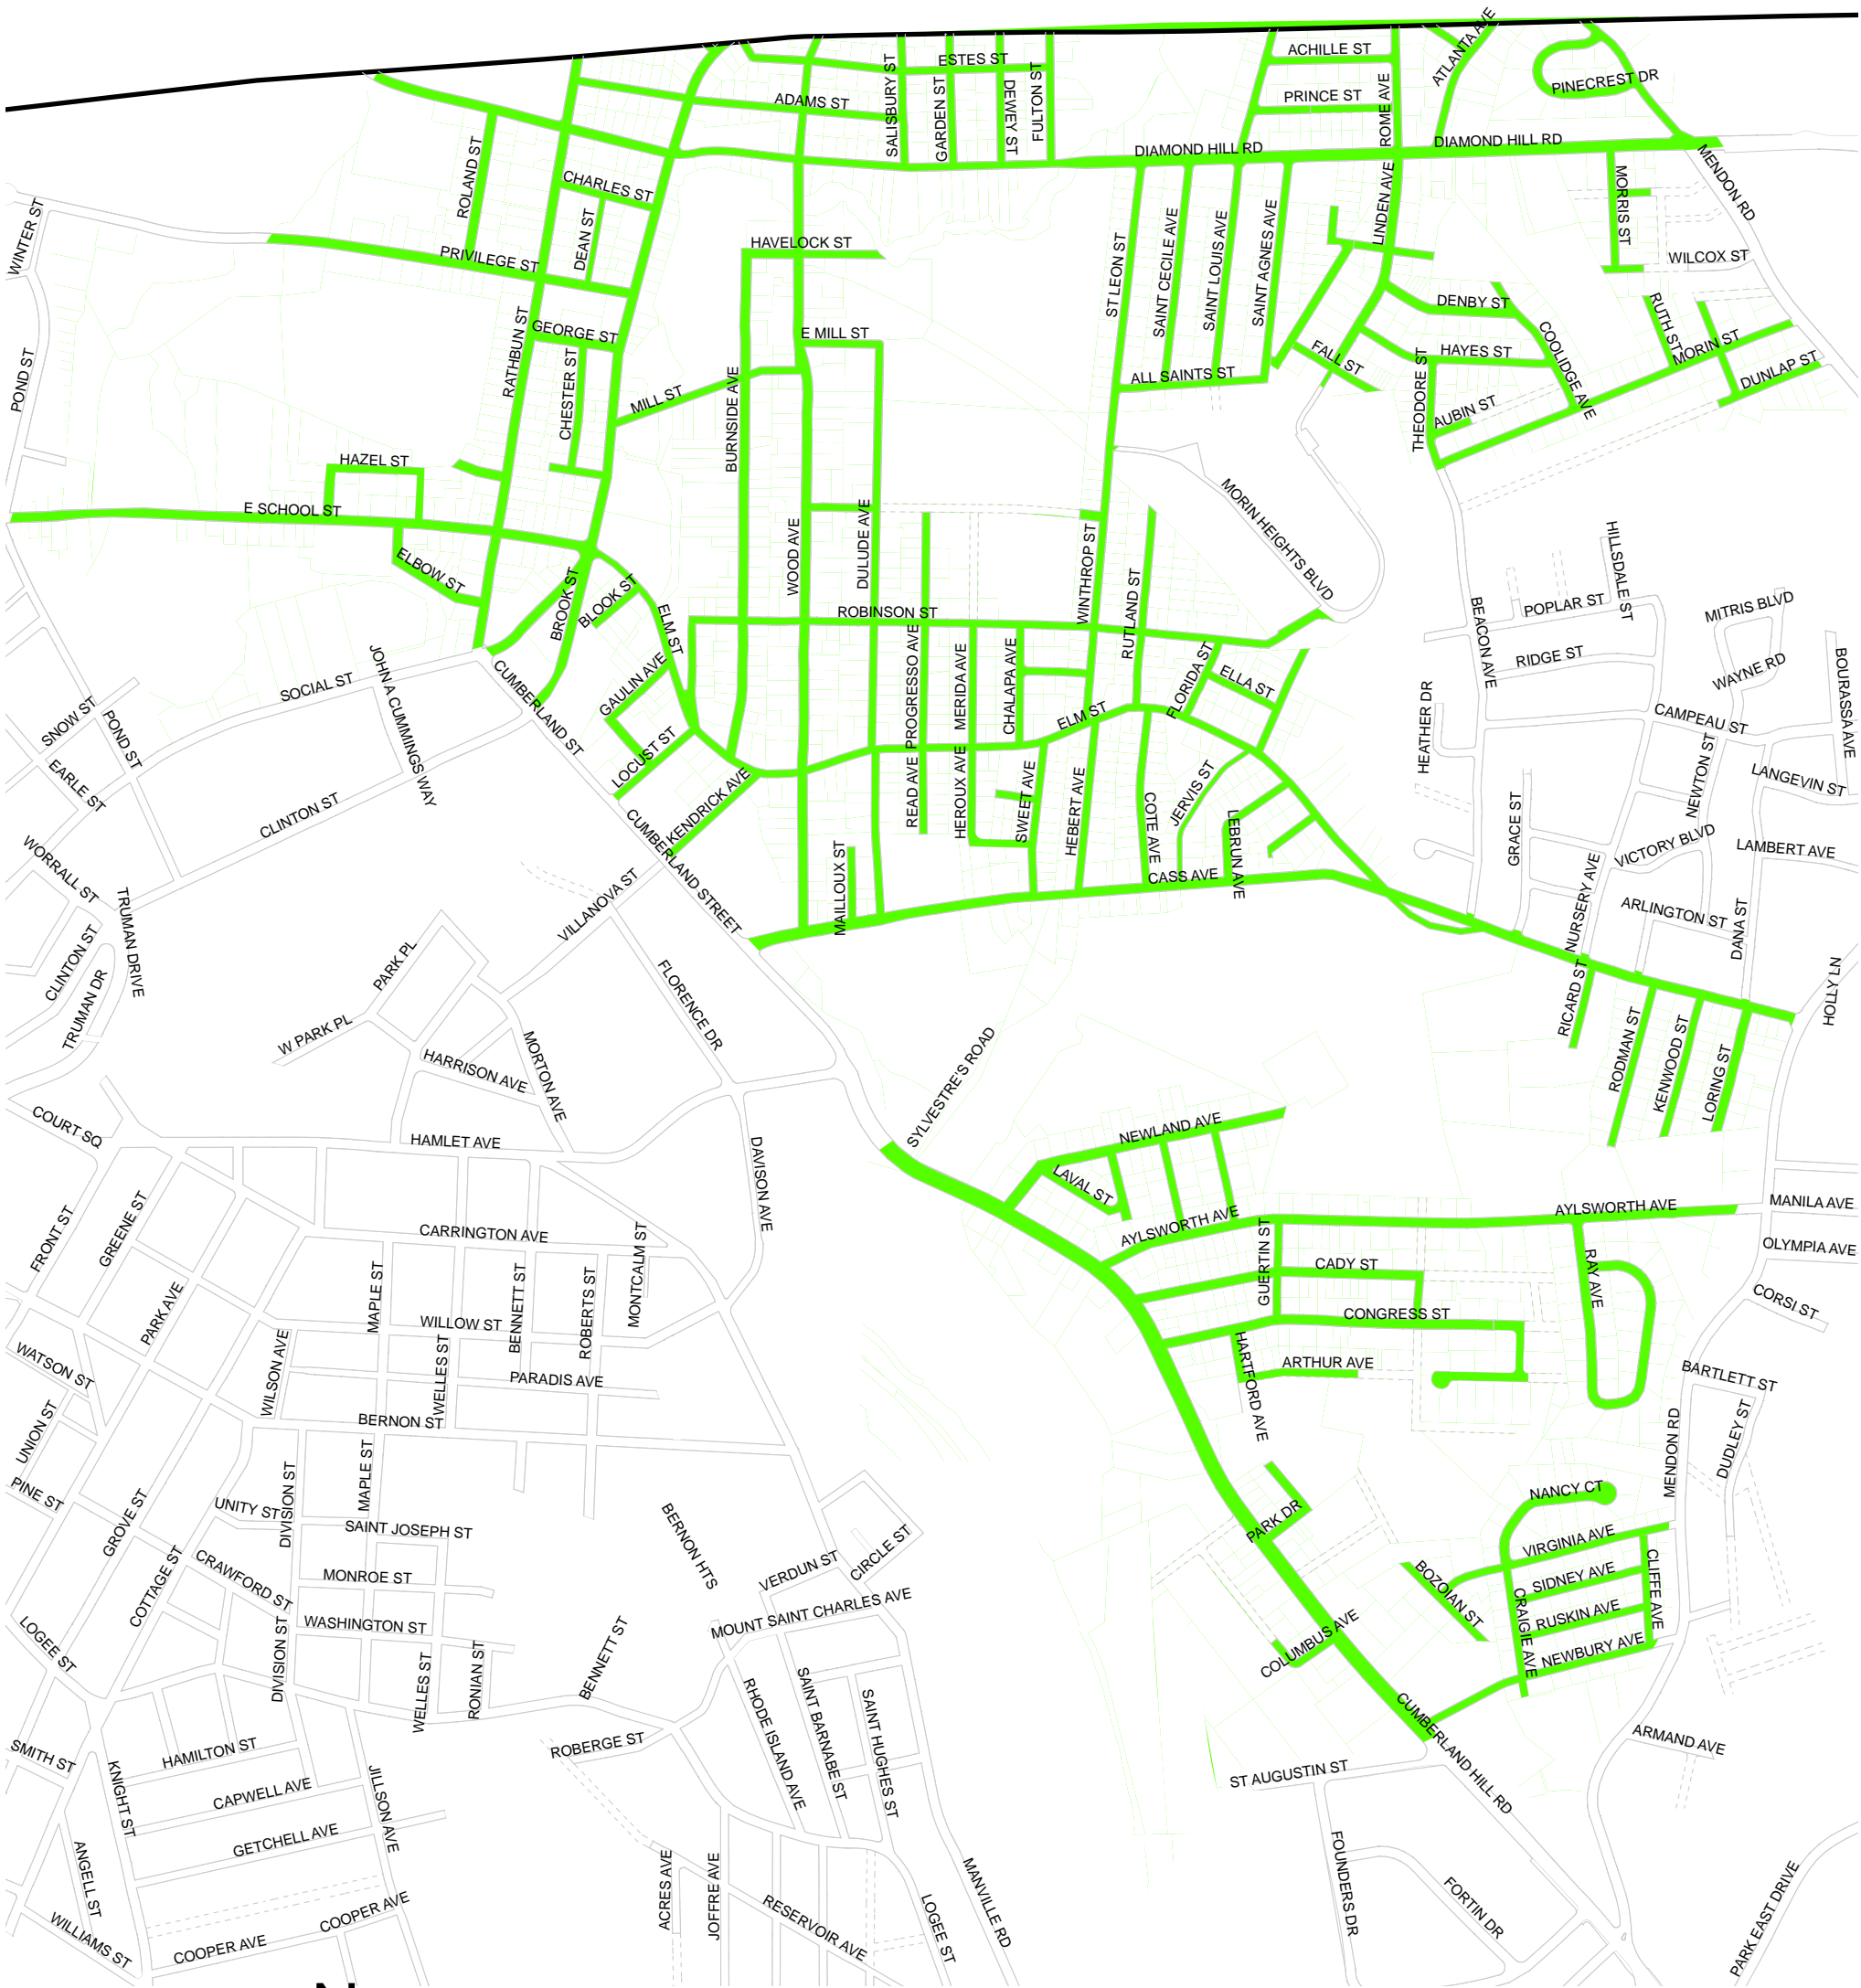

CITY OF WOONSOCKET MONDAY SCHEDULED TRASH PICKUP STREET MAP 2007

 Monday

CITY OF WOONSOCKET TUESDAY SCHEDULED TRASH PICKUP STREET MAP 2007

 Tuesday

CITY OF WOONSOCKET
WEDNESDAY
SCHEDULED TRASH PICKUP
STREET MAP
2007

**CITY OF WOONSOCKET
THURSDAY
SCHEDULED TRASH PICKUP
STREET MAP
2007**

CITY OF WOONSOCKET MONDAY SCHEDULED TRASH PICKUP STREET MAP 2007

 Friday