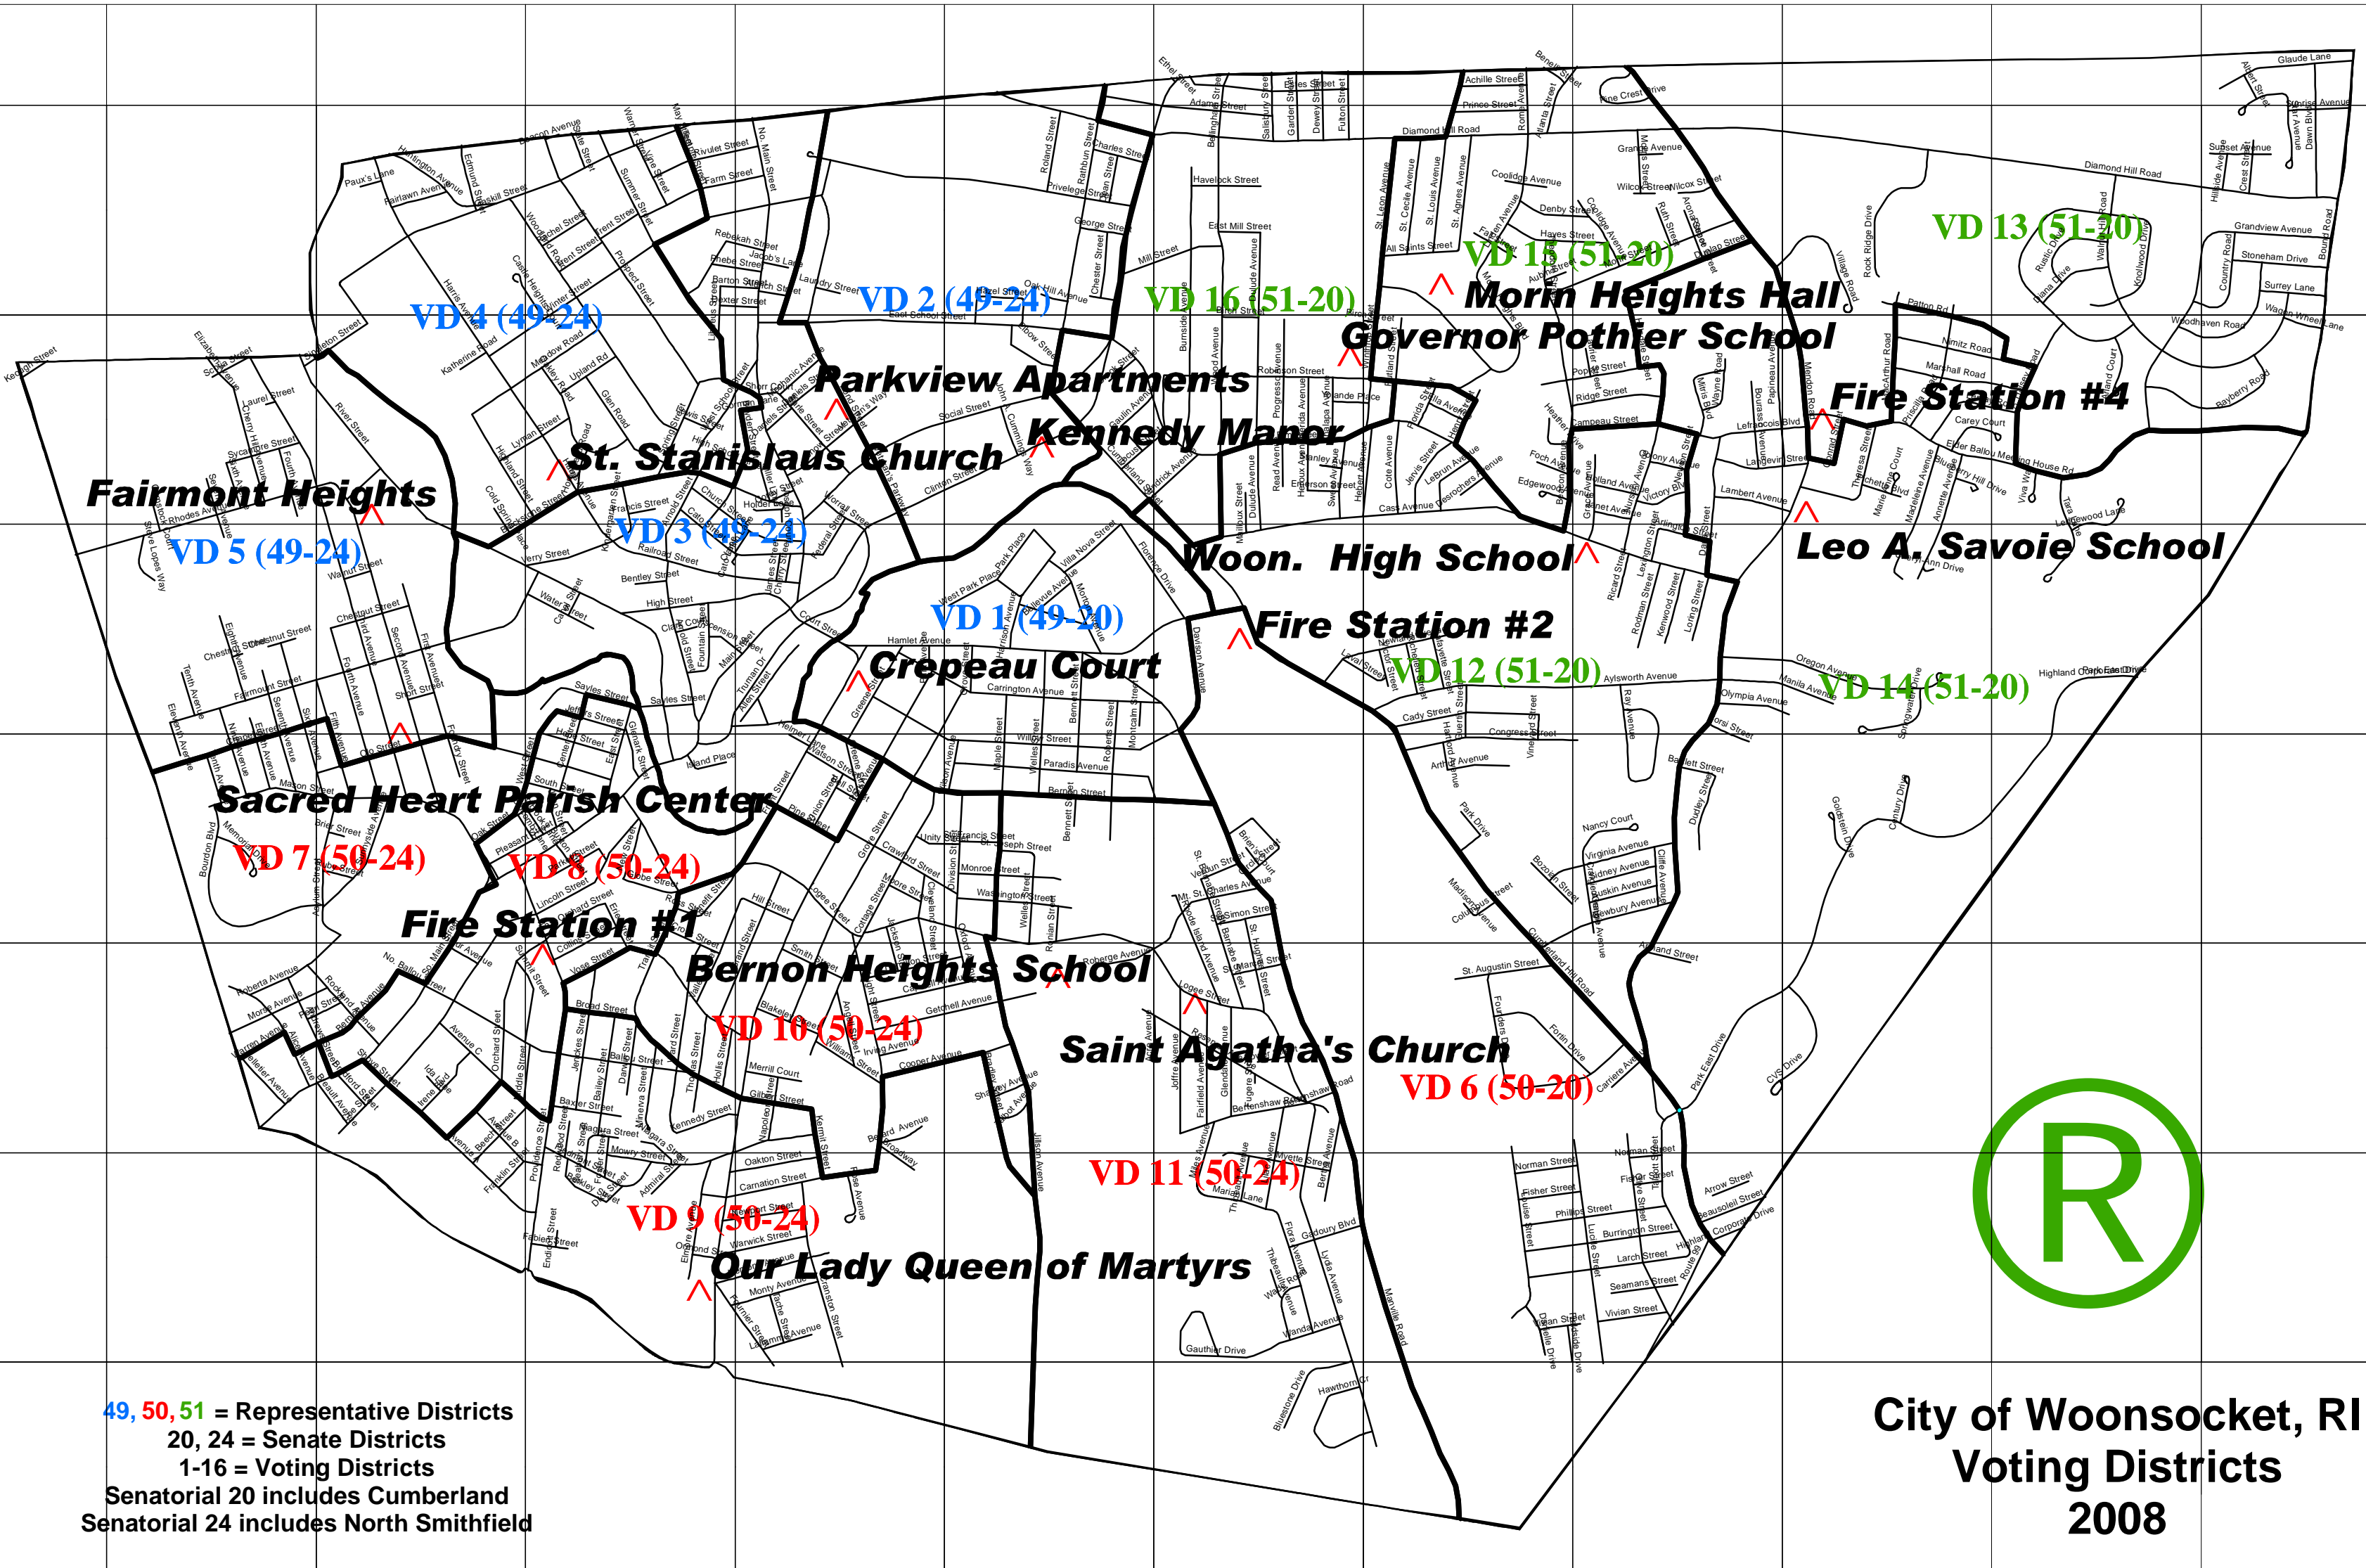

1 2 3 4 5 6 7 8 9 10 11 12

A
B
C
D
E
F
G
H

A
B
C
D
E
F
G
H

49, 50, 51 = Representative Districts
 20, 24 = Senate Districts
 1-16 = Voting Districts
 Senatorial 20 includes Cumberland
 Senatorial 24 includes North Smithfield

City of Woonsocket, RI
 Voting Districts
 2008

ALPHABETICAL LIST AND CROSS INDEX OF STREETS

| A | B | C | D | E | F | G | H | I | J | K | L | M | N | O | P | Q | R | S | T | U | V | W | X | Y | Z |
|------------|----------|----------|----------|----------|----------|----------|----------|----------|----------|----------|----------|----------|----------|----------|----------|----------|----------|----------|----------|----------|----------|----------|----------|----------|----------|
| ACHILLE ST | ADAMS ST | ADAMS ST | ADAMS ST | ADAMS ST | ADAMS ST | ADAMS ST | ADAMS ST | ADAMS ST | ADAMS ST | ADAMS ST | ADAMS ST | ADAMS ST | ADAMS ST | ADAMS ST | ADAMS ST | ADAMS ST | ADAMS ST | ADAMS ST | ADAMS ST | ADAMS ST | ADAMS ST | ADAMS ST | ADAMS ST | ADAMS ST | ADAMS ST |